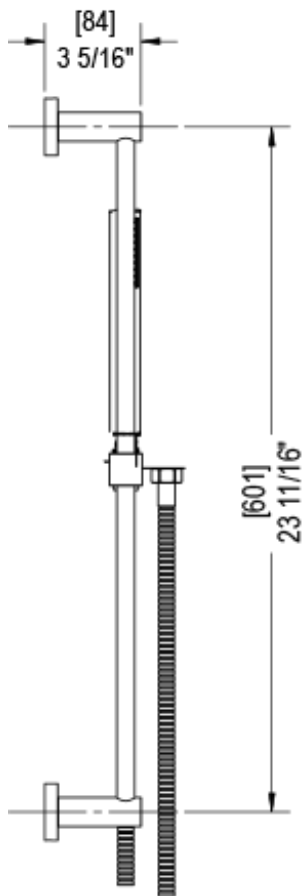

T232GNCCHCH

Specifications

PRESSURE BALANCE SHOWER VALVE WITH STOPS TRIM ONLY

THREE WAY DIVERTER VALVE WITH SHARED OUTLETS IN BETWEEN FUNCTIONS TRIM ONLY

INTEGRAL SUPPLY WITH 1/2" NPT X 1/2" NPSM X 3" NIPPLE

8" SHOWER HEAD WITH CEILING MOUNT 8" SHOWER ARM FLANGE

ADJUSTABLE SLIDE BAR WITH HAND HELD SHOWER ASSEMBLY

WALL MOUNT TUB FILLER SPOUT