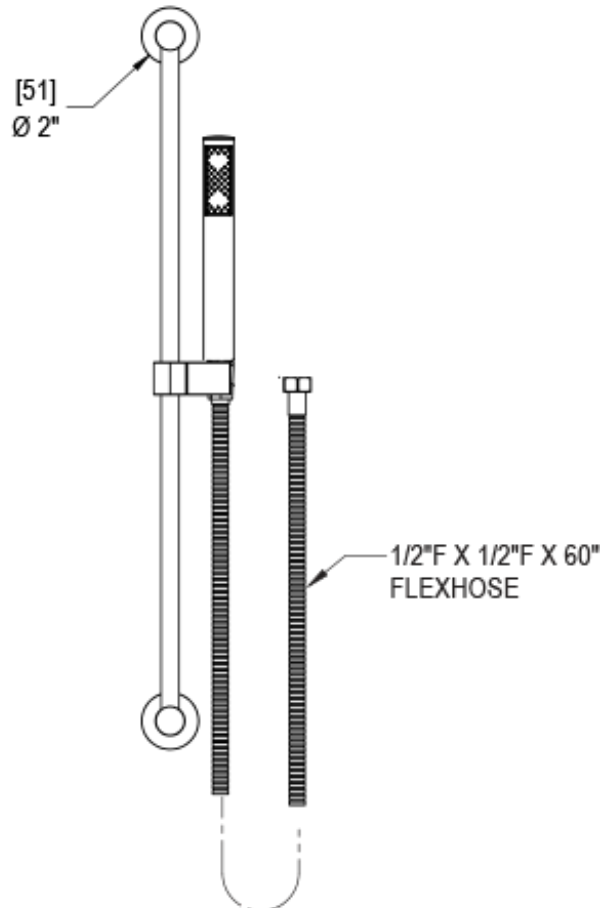

T232GNCCHCH

Specifications

PRESSURE BALANCE SHOWER VALVE WITH STOPS TRIM ONLY

THREE WAY DIVERTER VALVE WITH SHARED OUTLETS IN BETWEEN FUNCTIONS TRIM ONLY

INTEGRAL SUPPLY WITH 1/2" NPT X 1/2" NPSM X 3" NIPPLE

8" SHOWER HEAD WITH CEILING MOUNT 8" SHOWER ARM FLANGE

ADJUSTABLE SLIDE BAR WITH HAND HELD SHOWER ASSEMBLY

WALL MOUNT TUB FILLER SPOUT