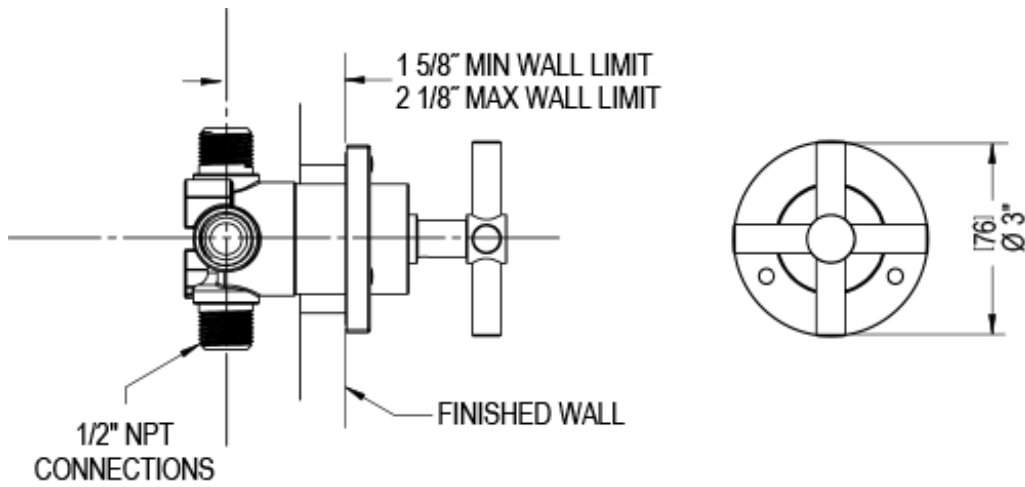

T232GNCCHCH

Specifications

PRESSURE BALANCE SHOWER VALVE WITH STOPS TRIM ONLY

THREE WAY DIVERTER VALVE WITH SHARED OUTLETS IN BETWEEN FUNCTIONS TRIM ONLY

INTEGRAL SUPPLY WITH 1/2" NPT X 1/2" NPSM X 3" NIPPLE

8" SHOWER HEAD WITH CEILING MOUNT 8" SHOWER ARM FLANGE

ADJUSTABLE SLIDE BAR WITH HAND HELD SHOWER ASSEMBLY

WALL MOUNT TUB FILLER SPOUT