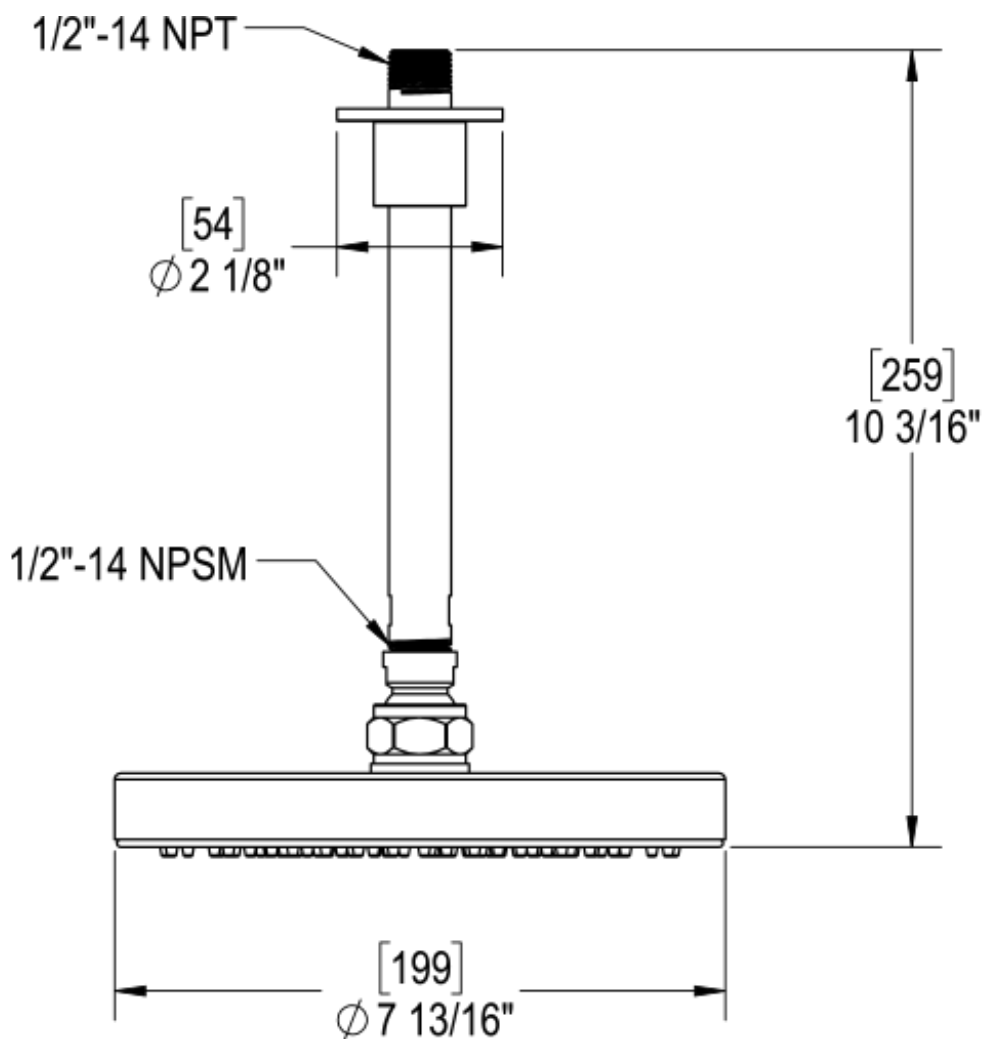

T232GNCCHCH

Specifications

PRESSURE BALANCE SHOWER VALVE WITH STOPS TRIM ONLY

THREE WAY DIVERTER VALVE WITH SHARED OUTLETS IN BETWEEN FUNCTIONS TRIM ONLY

INTEGRAL SUPPLY WITH 1/2" NPT X 1/2" NPSM X 3" NIPPLE

8" SHOWER HEAD WITH CEILING MOUNT 8" SHOWER ARM FLANGE

ADJUSTABLE SLIDE BAR WITH HAND HELD SHOWER ASSEMBLY

WALL MOUNT TUB FILLER SPOUT