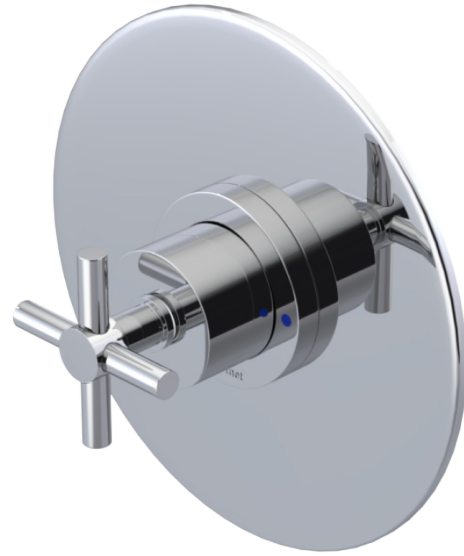

T232GNCCHCH

Specifications

PRESSURE BALANCE SHOWER VALVE WITH STOPS TRIM ONLY

THREE WAY DIVERTER VALVE WITH SHARED OUTLETS IN BETWEEN FUNCTIONS TRIM ONLY

INTEGRAL SUPPLY WITH 1/2" NPT X 1/2" NPSM X 3" NIPPLE

8" SHOWER HEAD WITH CEILING MOUNT 8" SHOWER ARM FLANGE

ADJUSTABLE SLIDE BAR WITH HAND HELD SHOWER ASSEMBLY

WALL MOUNT TUB FILLER SPOUT