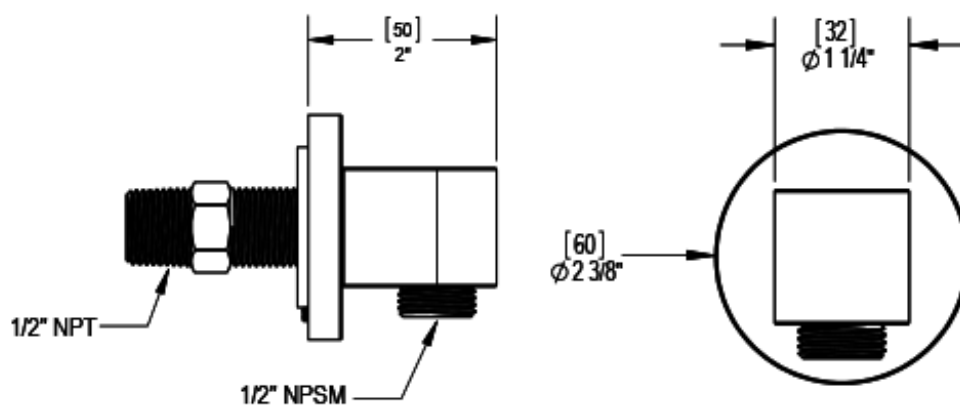

T232GNCCHCH

Specifications

PRESSURE BALANCE SHOWER VALVE WITH STOPS TRIM ONLY

THREE WAY DIVERTER VALVE WITH SHARED OUTLETS IN BETWEEN FUNCTIONS TRIM ONLY

INTEGRAL SUPPLY WITH 1/2" NPT X 1/2" NPSM X 3" NIPPLE

8" SHOWER HEAD WITH CEILING MOUNT 8" SHOWER ARM FLANGE

ADJUSTABLE SLIDE BAR WITH HAND HELD SHOWER ASSEMBLY

WALL MOUNT TUB FILLER SPOUT