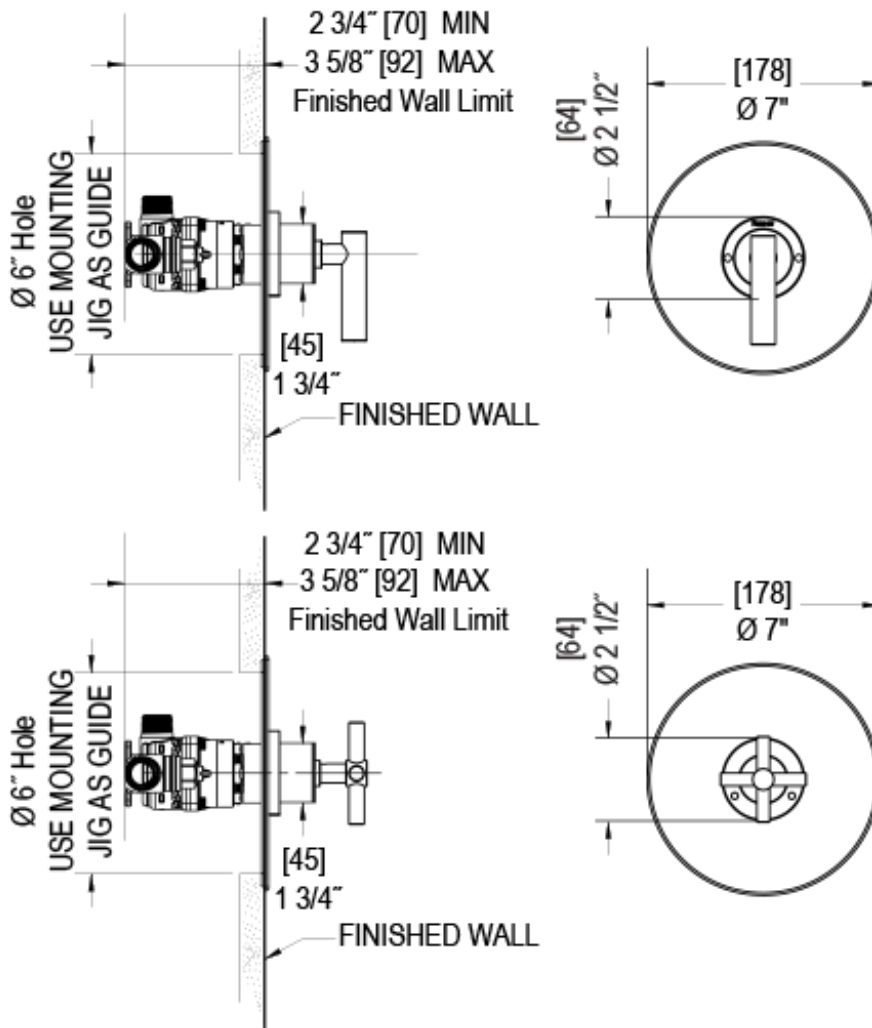

T232GNCCHCH

Specifications

PRESSURE BALANCE SHOWER VALVE WITH STOPS TRIM ONLY

THREE WAY DIVERTER VALVE WITH SHARED OUTLETS IN BETWEEN FUNCTIONS TRIM ONLY

INTEGRAL SUPPLY WITH 1/2" NPT X 1/2" NPSM X 3" NIPPLE

8" SHOWER HEAD WITH CEILING MOUNT 8" SHOWER ARM FLANGE

ADJUSTABLE SLIDE BAR WITH HAND HELD SHOWER ASSEMBLY

WALL MOUNT TUB FILLER SPOUT