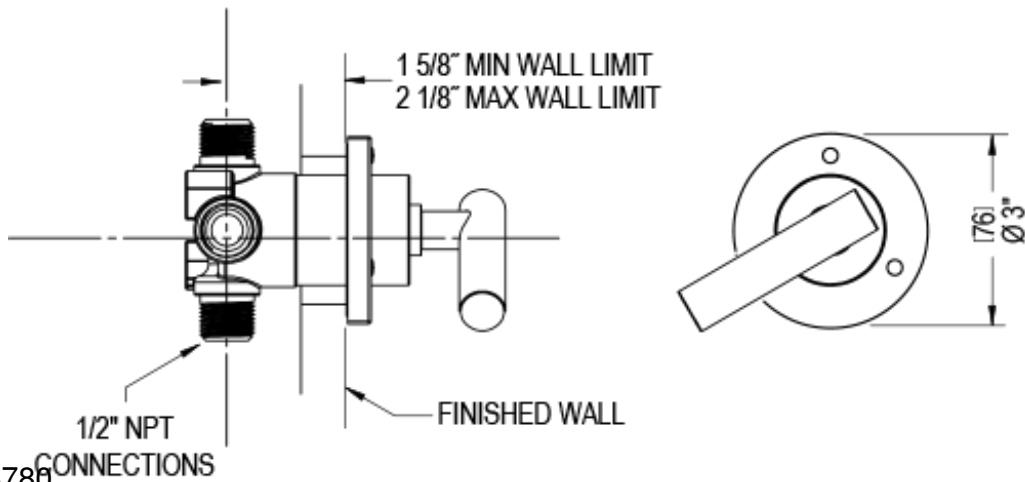

T232GNCCHCH

Specifications

PRESSURE BALANCE SHOWER VALVE WITH STOPS TRIM ONLY

THREE WAY DIVERTER VALVE WITH SHARED OUTLETS IN BETWEEN FUNCTIONS TRIM ONLY

INTEGRAL SUPPLY WITH 1/2" NPT X 1/2" NPSM X 3" NIPPLE

8" SHOWER HEAD WITH CEILING MOUNT 8" SHOWER ARM FLANGE

ADJUSTABLE SLIDE BAR WITH HAND HELD SHOWER ASSEMBLY

WALL MOUNT TUB FILLER SPOUT