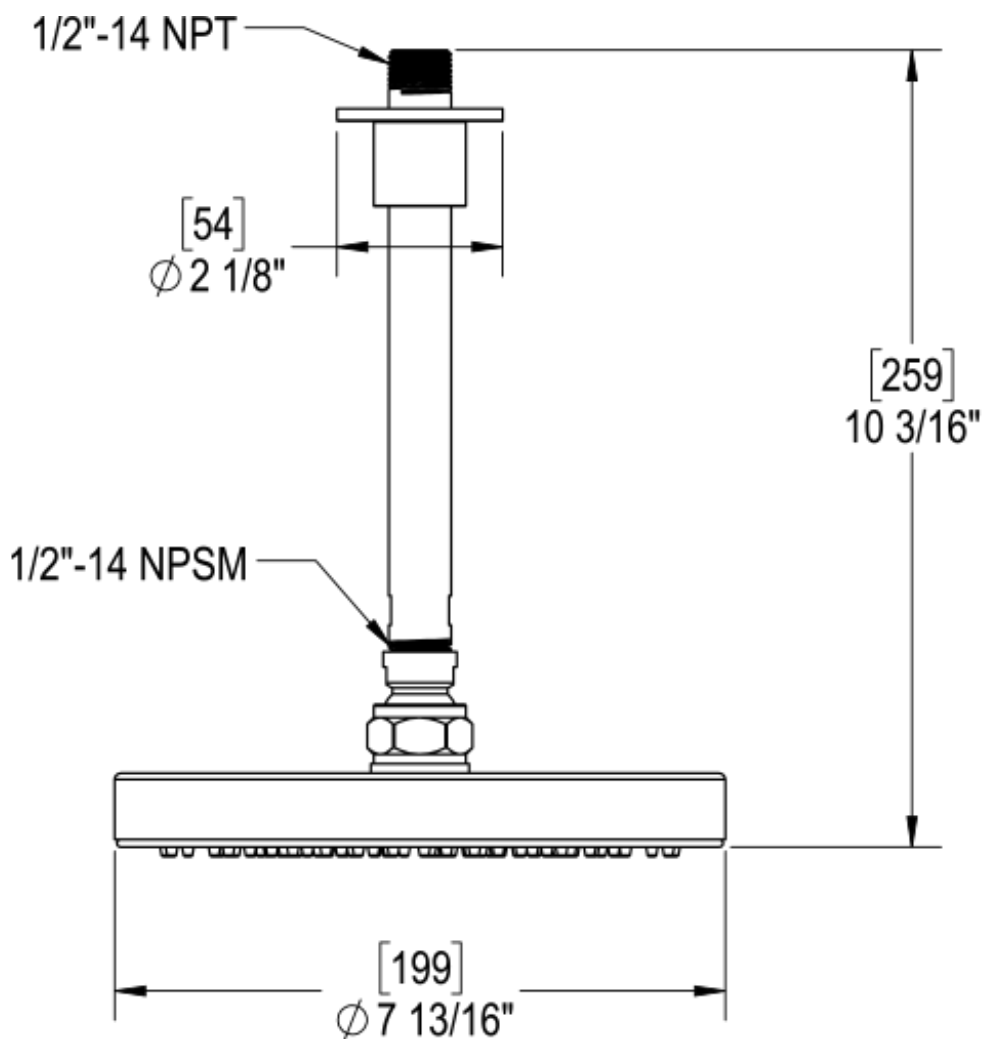

T223GNCCHCH

Specifications

PRESSURE BALANCE SHOWER VALVE WITH STOPS & TWO WAY DIVERTER TRIM ONLY

8" SHOWER HEAD WITH CEILING MOUNT 8" SHOWER ARM FLANGE

WALL MOUNT TUB FILLER SPOUT