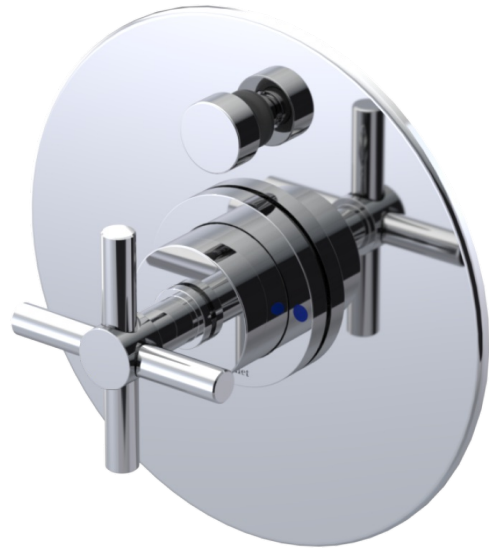

T223GNCCHCH

Specifications

PRESSURE BALANCE SHOWER VALVE WITH STOPS & TWO WAY DIVERTER TRIM ONLY

8" SHOWER HEAD WITH CEILING MOUNT 8" SHOWER ARM FLANGE

WALL MOUNT TUB FILLER SPOUT