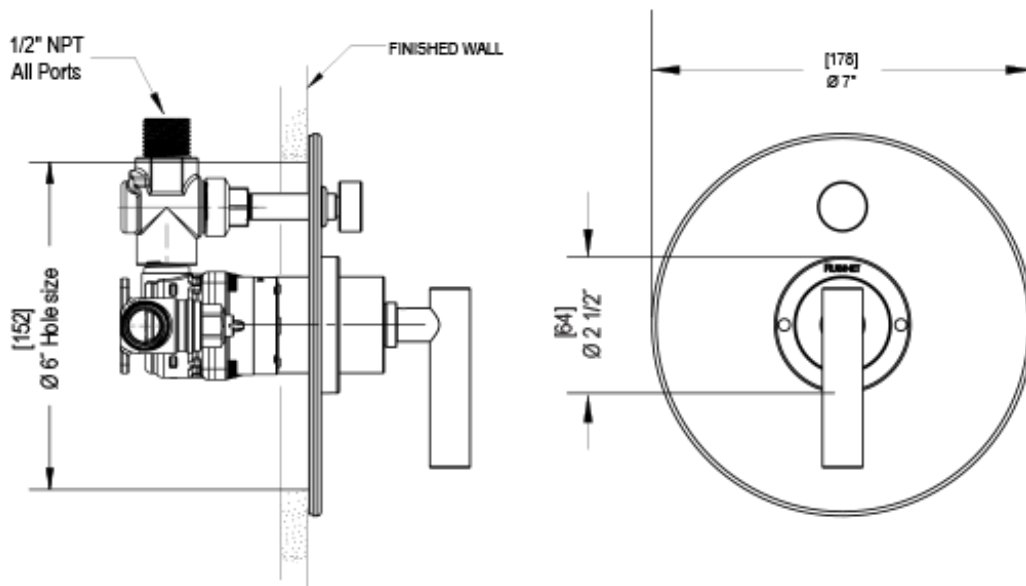

T223GNCCHCH

Specifications

PRESSURE BALANCE SHOWER VALVE WITH STOPS & TWO WAY DIVERTER TRIM ONLY

8" SHOWER HEAD WITH CEILING MOUNT 8" SHOWER ARM FLANGE

WALL MOUNT TUB FILLER SPOUT