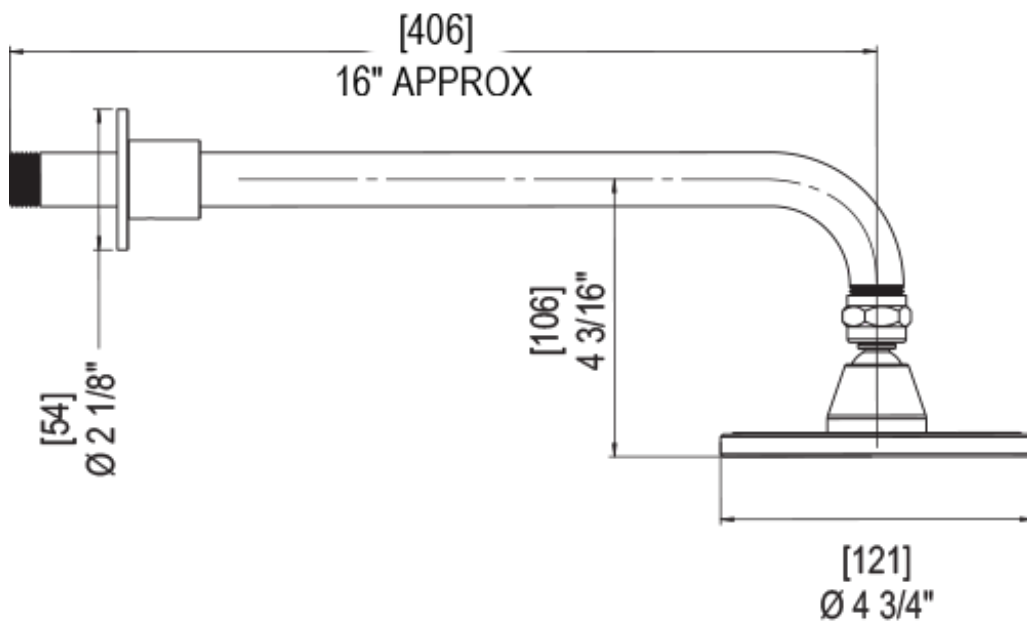

T221GNCCHCH Specifications

PRESSURE BALANCE SHOWER VALVE WITH STOPS & TWO WAY DIVERTER TRIM ONLY

5" SHOWER HEAD WITH WALL MOUNT 16" SHOWER ARM & FLANGE

WALL MOUNT TUB FILLER SPOUT