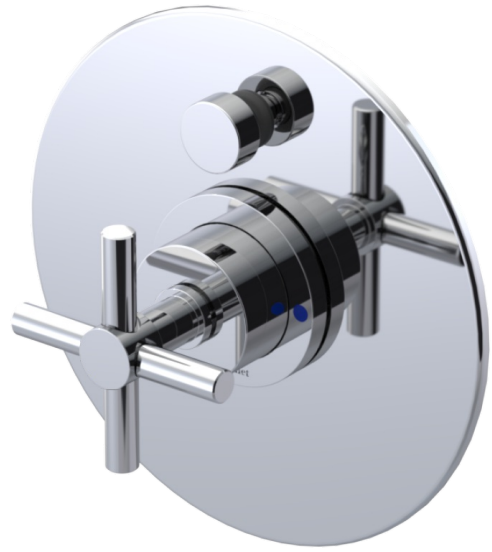

T221GNCCHCH Specifications

PRESSURE BALANCE SHOWER VALVE WITH STOPS & TWO WAY DIVERTER TRIM ONLY

5" SHOWER HEAD WITH WALL MOUNT 16" SHOWER ARM & FLANGE

WALL MOUNT TUB FILLER SPOUT