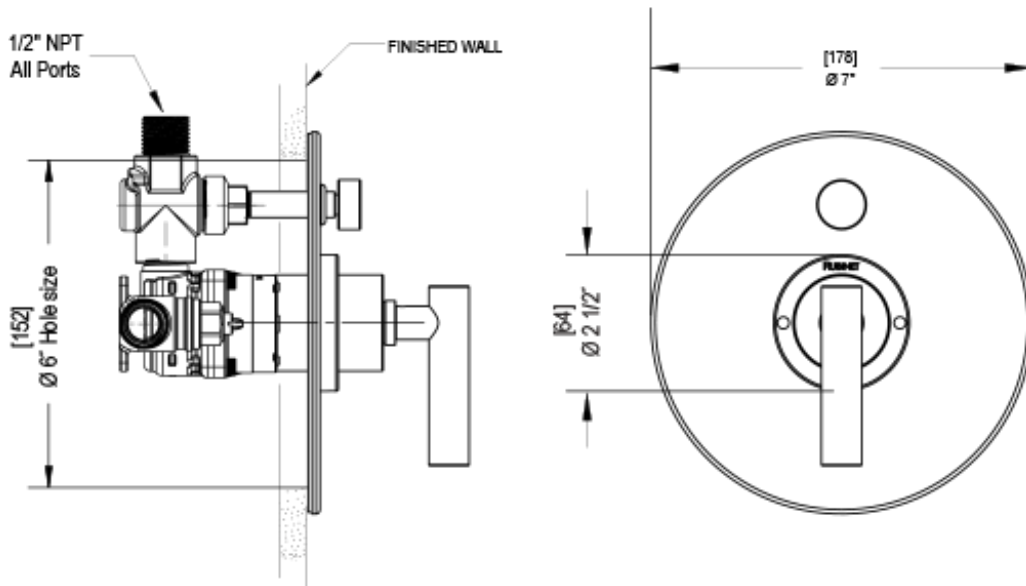

T221GNCCHCH Specifications

PRESSURE BALANCE SHOWER VALVE WITH STOPS & TWO WAY DIVERTER TRIM ONLY

5" SHOWER HEAD WITH WALL MOUNT 16" SHOWER ARM & FLANGE

WALL MOUNT TUB FILLER SPOUT