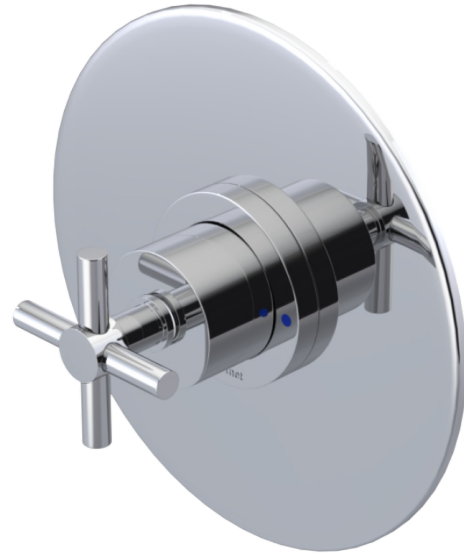

T201GNCCHCH Specifications

PRESSURE BALANCE SHOWER VALVE WITH STOPS TRIM ONLY

5" SHOWER HEAD WITH WALL MOUNT 16" SHOWER ARM & FLANGE