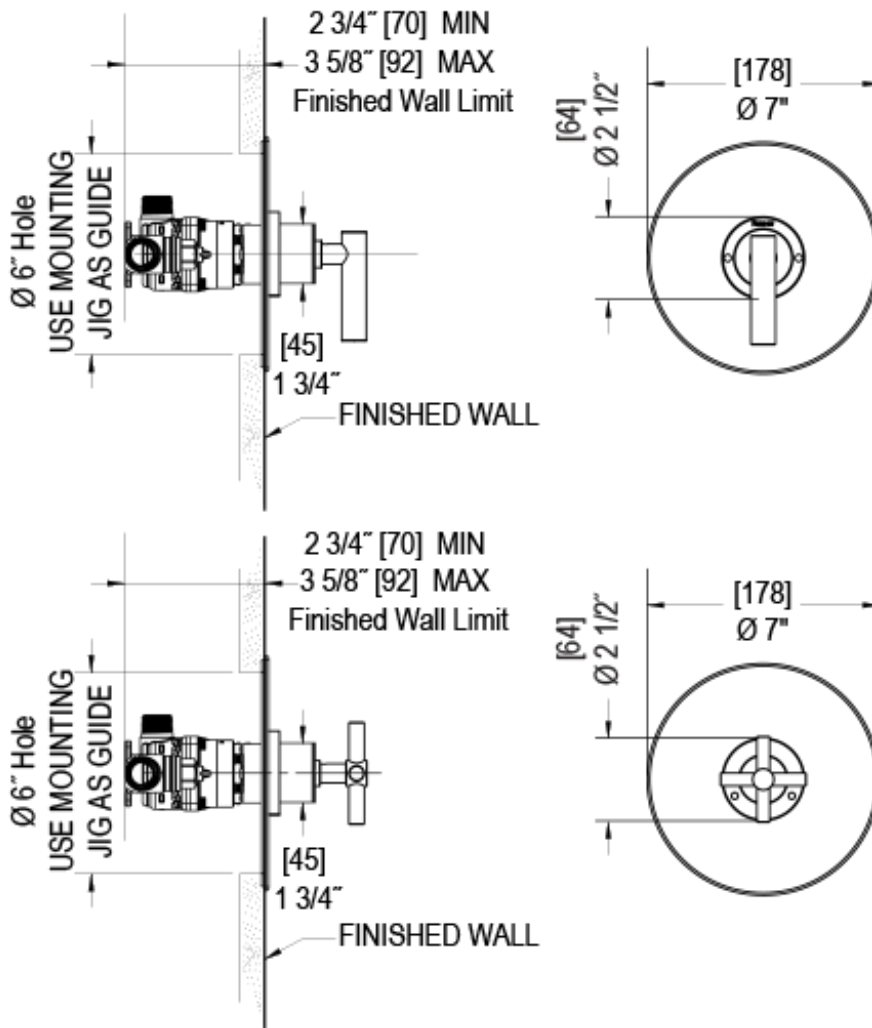

T201GNCCHCH Specifications

PRESSURE BALANCE SHOWER VALVE WITH STOPS TRIM ONLY

5" SHOWER HEAD WITH WALL MOUNT 16" SHOWER ARM & FLANGE