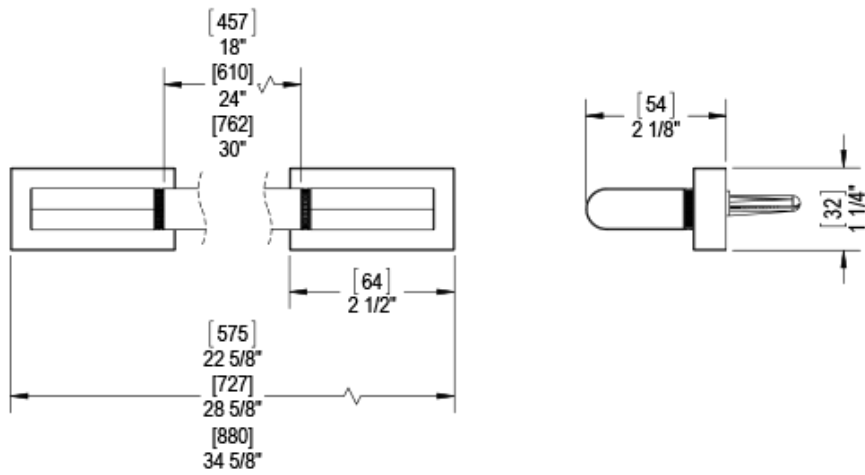

Towel Bar 24"

Critical Dimensions