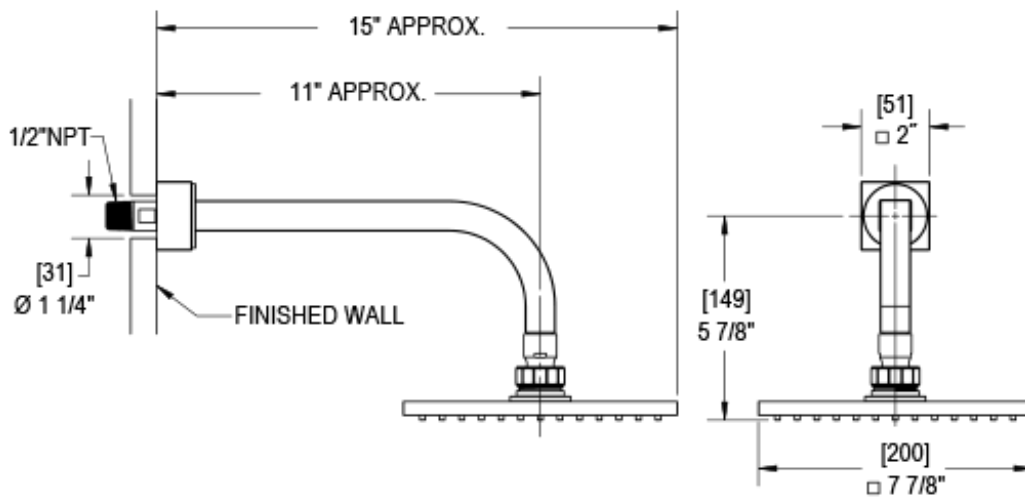

4F021CHCH Specifications

Pressure Balance Shower Valve with Stops (Trim Only)

Three Way Diverter Valve with Shared Outlets in Between Functions (Trim Only)

Adjustable Slide Bar with Hand Held Shower Assembly (Single Function)

Wall Mount 8" Shower Head with Shower Arm & Flange

Tub Filler Spout Wall Mount