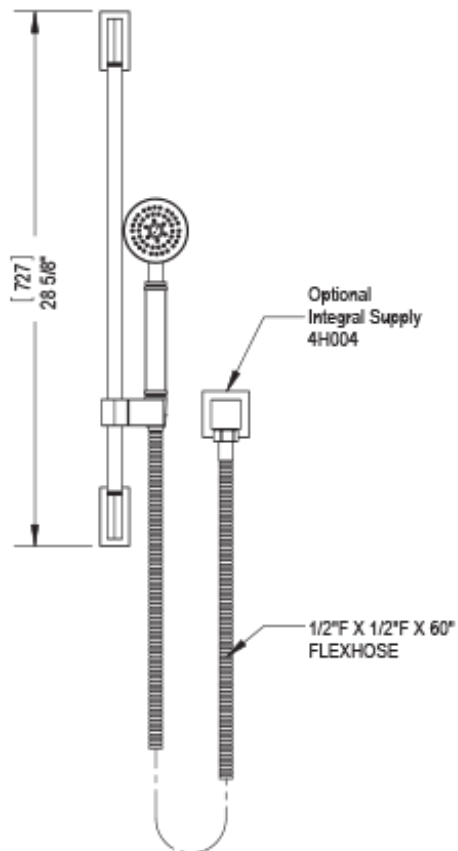

4F021CHCH Specifications

Pressure Balance Shower Valve with Stops (Trim Only)

Three Way Diverter Valve with Shared Outlets in Between Functions (Trim Only)

Adjustable Slide Bar with Hand Held Shower Assembly (Single Function)

Wall Mount 8" Shower Head with Shower Arm & Flange

Tub Filler Spout Wall Mount