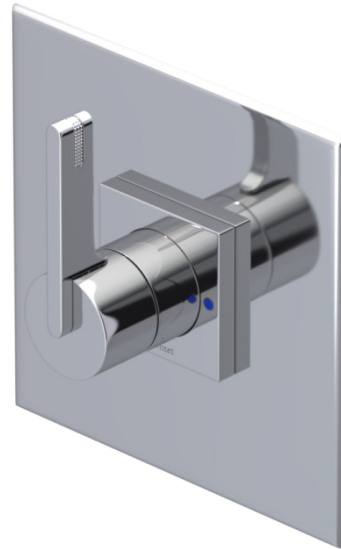

4F021CHCH Specifications

Pressure Balance Shower Valve with Stops (Trim Only)

Three Way Diverter Valve with Shared Outlets in Between Functions (Trim Only)

Adjustable Slide Bar with Hand Held Shower Assembly (Single Function)

Wall Mount 8" Shower Head with Shower Arm & Flange

Tub Filler Spout Wall Mount