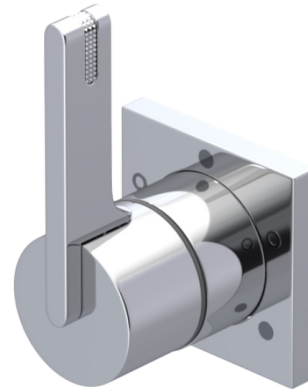

4F021CHCH Specifications

Pressure Balance Shower Valve with Stops (Trim Only)

Three Way Diverter Valve with Shared Outlets in Between Functions (Trim Only)

Adjustable Slide Bar with Hand Held Shower Assembly (Single Function)

Wall Mount 8" Shower Head with Shower Arm & Flange

Tub Filler Spout Wall Mount