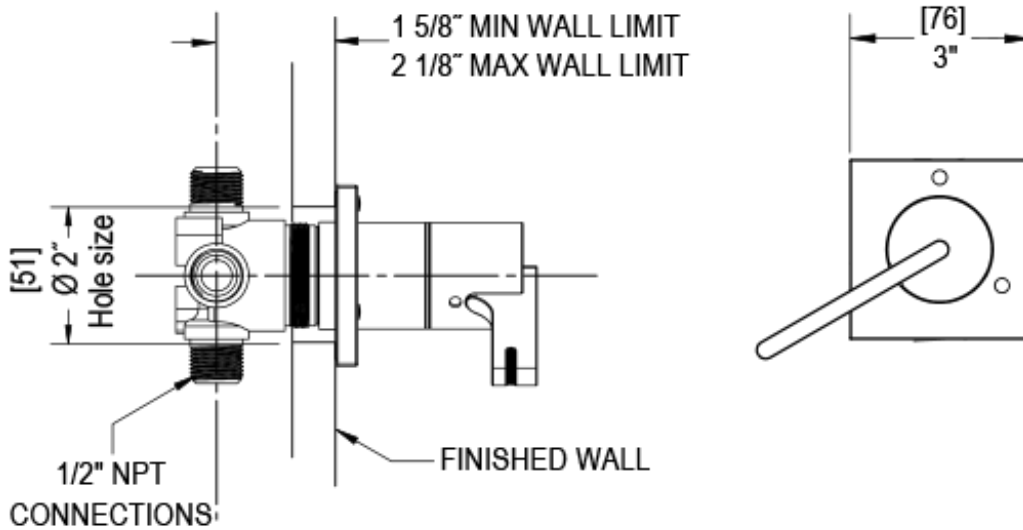

4F021CHCH Specifications

Pressure Balance Shower Valve with Stops (Trim Only)

Three Way Diverter Valve with Shared Outlets in Between Functions (Trim Only)

Adjustable Slide Bar with Hand Held Shower Assembly (Single Function)

Wall Mount 8" Shower Head with Shower Arm & Flange

Tub Filler Spout Wall Mount