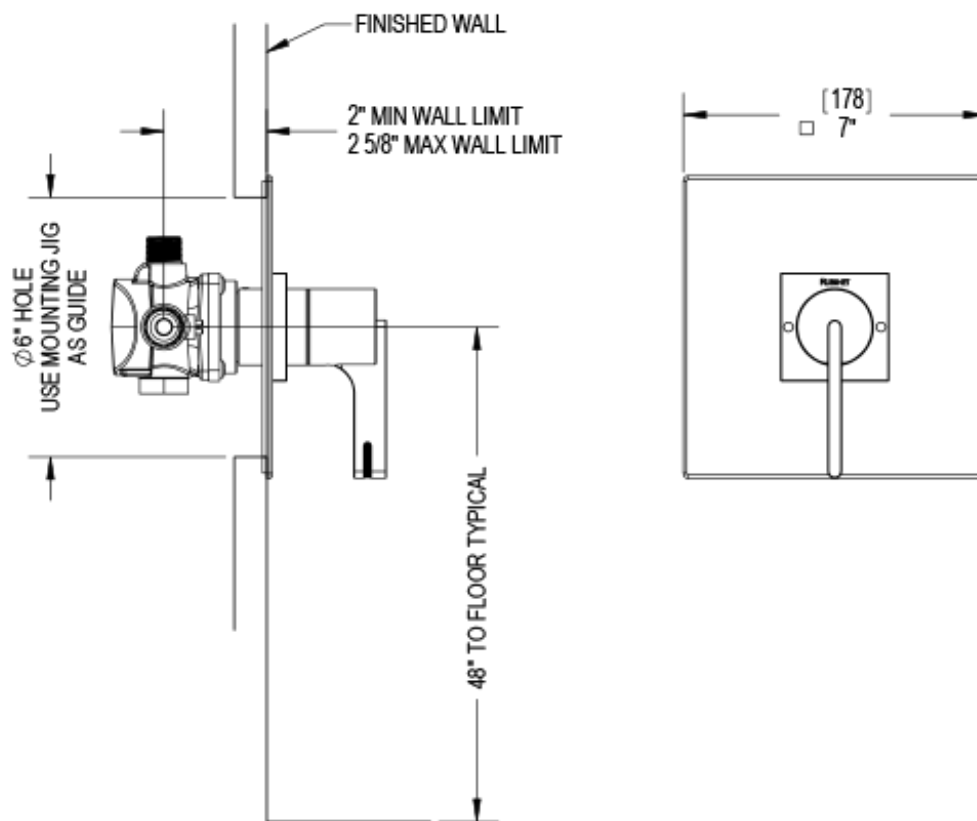

4F021CHCH Specifications

Pressure Balance Shower Valve with Stops (Trim Only)

Three Way Diverter Valve with Shared Outlets in Between Functions (Trim Only)

Adjustable Slide Bar with Hand Held Shower Assembly (Single Function)

Wall Mount 8" Shower Head with Shower Arm & Flange

Tub Filler Spout Wall Mount