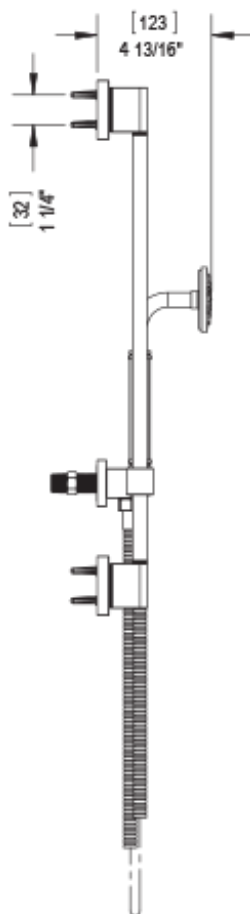

4F021CHCH Specifications

Pressure Balance Shower Valve with Stops (Trim Only)

Three Way Diverter Valve with Shared Outlets in Between Functions (Trim Only)

Adjustable Slide Bar with Hand Held Shower Assembly (Single Function)

Wall Mount 8" Shower Head with Shower Arm & Flange

Tub Filler Spout Wall Mount