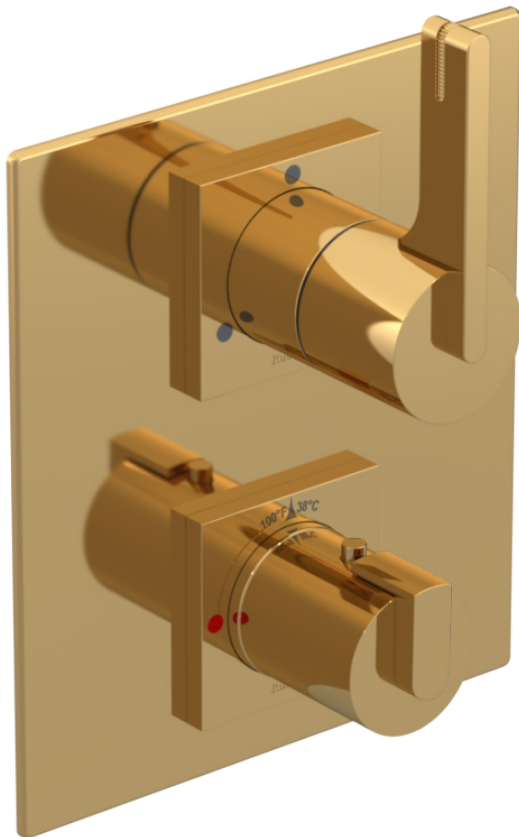

# 4QRTLGDGD Specifications

TEMPERATURE CONTROL VALVE WITH STOPS & VOLUME CONTROL

VOLUME CONTROL VALVE