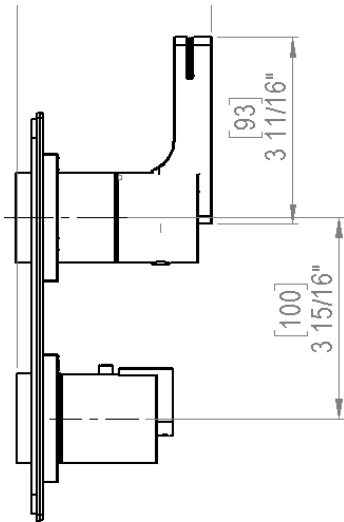

# 4QRTLGDGD Specifications

TEMPERATURE CONTROL VALVE WITH STOPS & VOLUME CONTROL

VOLUME CONTROL VALVE