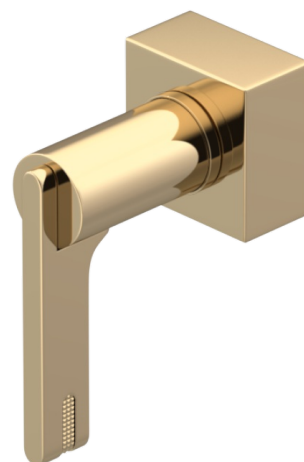

# 4QRTLGDGD Specifications

TEMPERATURE CONTROL VALVE WITH STOPS & VOLUME CONTROL

VOLUME CONTROL VALVE