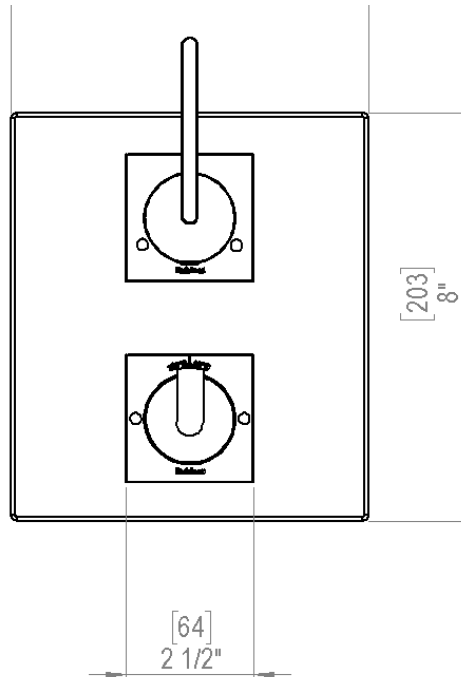

# 4QRTLGDGD Specifications

TEMPERATURE CONTROL VALVE WITH STOPS & VOLUME CONTROL

VOLUME CONTROL VALVE