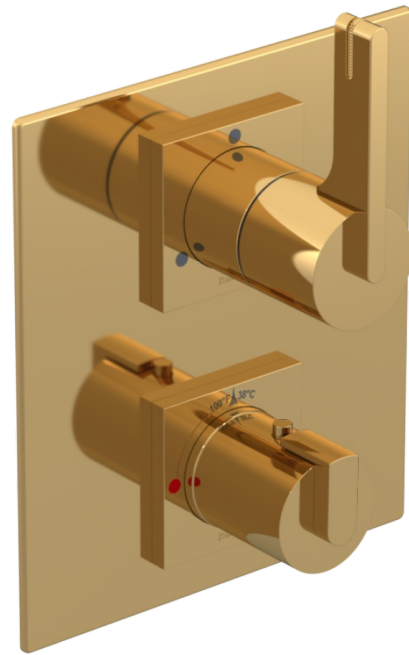

# 4QRTLGDGD Specifications

TEMPERATURE CONTROL VALVE WITH STOPS & VOLUME CONTROL

VOLUME CONTROL VALVE