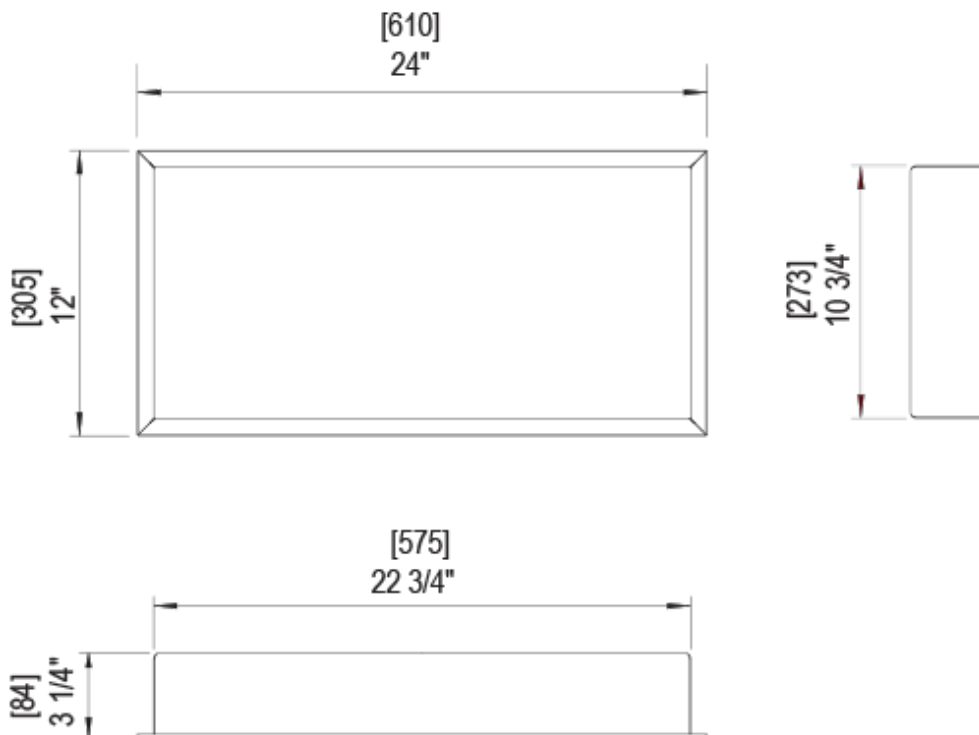

12 x 24" Recessed Wall Niche

\* HOLE SIZE 22 3/4" x 10 3/4"