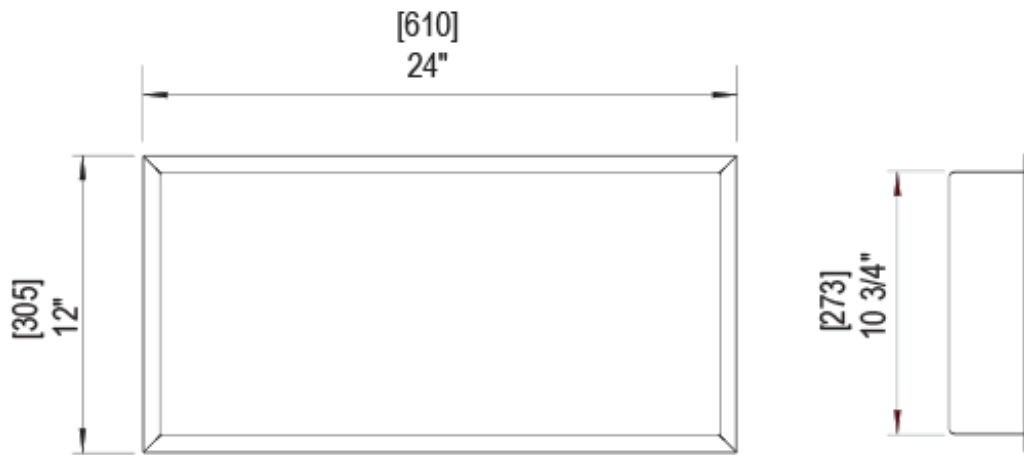

12" X 24" RECESSED WALL NICHE

* HOLE SIZE 22 3/4" x 10 3/4"