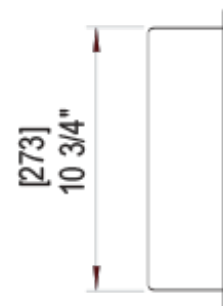

12" X 24" RECESSED WALL NICHE

* HOLE SIZE 22 3/4" x 10 3/4"