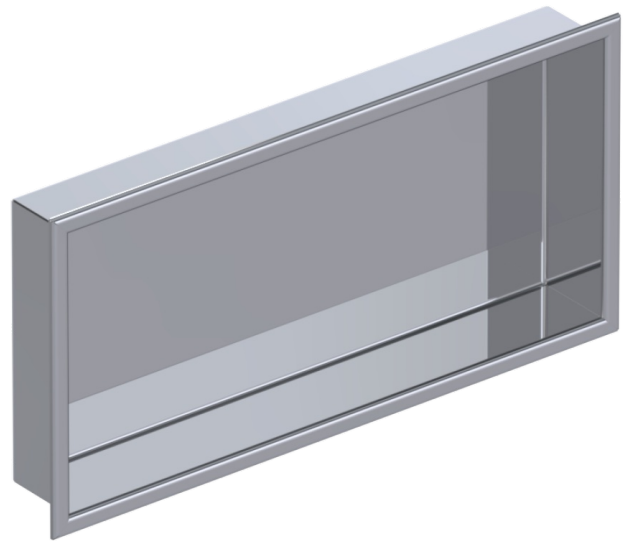

12" X 24" RECESSED WALL NICHE

* HOLE SIZE 22 3/4" x 10 3/4"