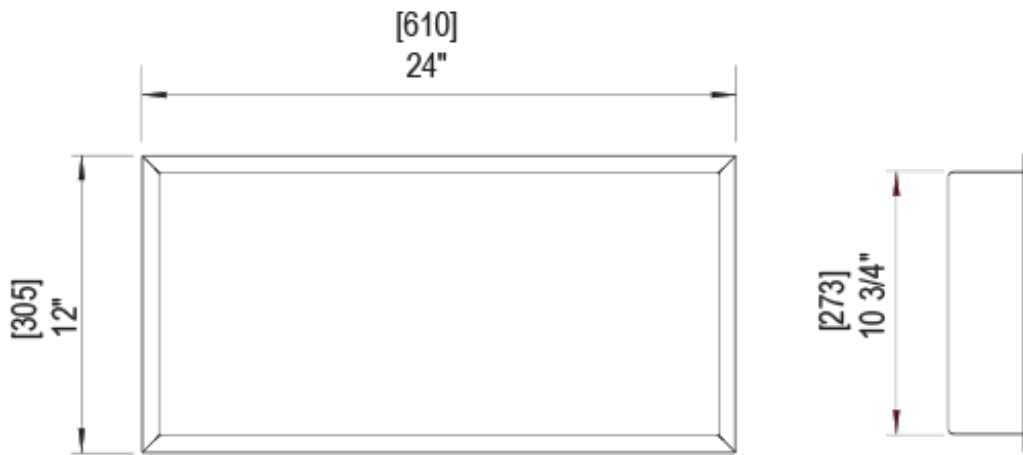

12" X 24" RECESSED WALL NICHE

* HOLE SIZE 22 3/4" x 10 3/4"