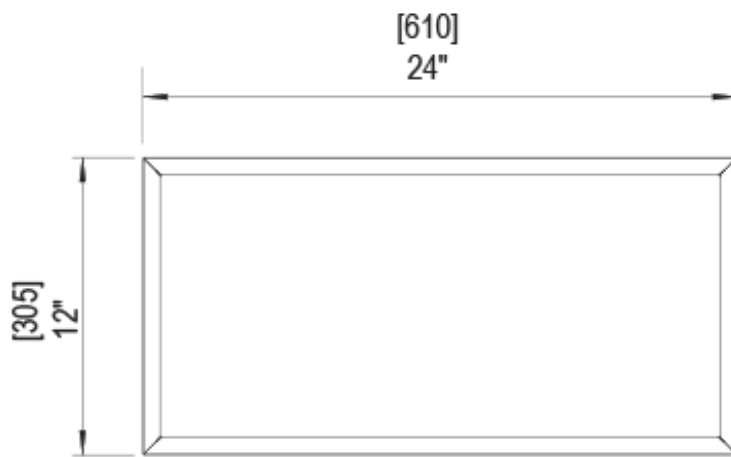

12" X 24" RECESSED WALL NICHE

* HOLE SIZE 22 3/4" x 10 3/4"