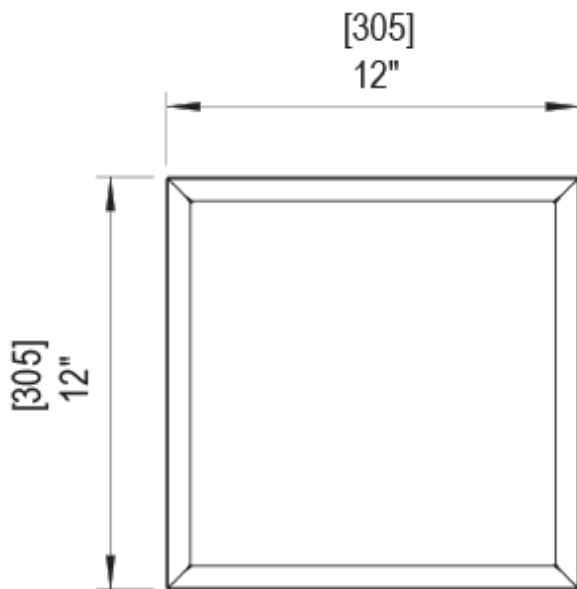

12" x 12" Recessed Wall Niche

* HOLE SIZE 10 3/4" x 10 3/4"