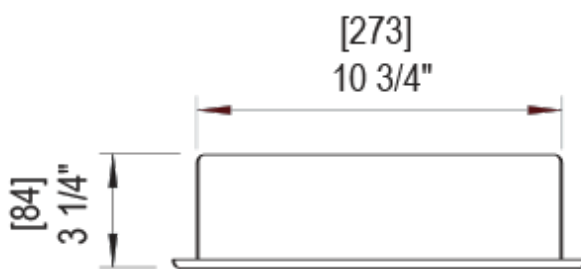

12" x 12" Recessed Wall Niche

* HOLE SIZE 10 3/4" x 10 3/4"