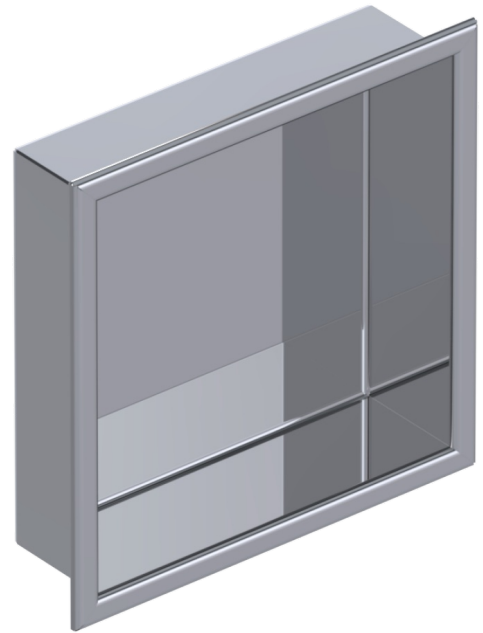

12" x 12" Recessed Wall Niche

* HOLE SIZE 10 3/4" x 10 3/4"